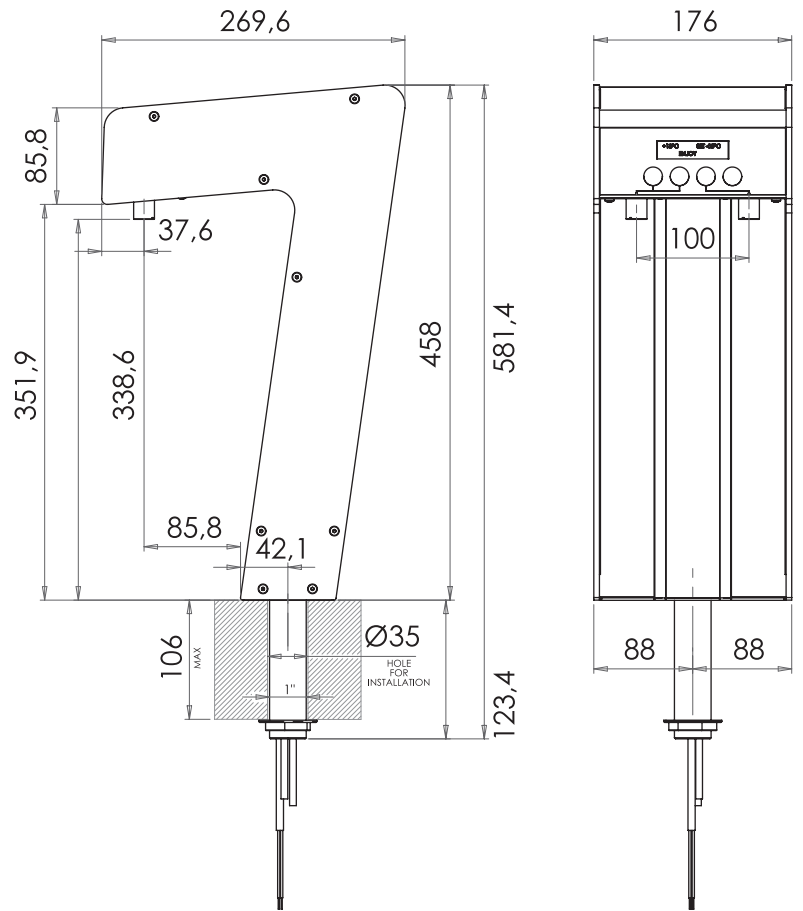

The Drink Tower dispenser is compatible with any Brand under-counter equipment, and can be adapted to measurement requirements.

Raccogliogocce Drip trays

VR-I

VR-I2

VR-IR

DRINK TOWER

Gamma Range

DRINK TOWER

Scheda tecnica Technical features

Dimensioni <i>Dimensions</i>	Vedi disegni See drawings
Alimentazione elettrica <i>Power supply</i>	230V-1-50/60 Hz 230V-1-50/60 Hz
Assorbimento totale <i>Total rated input</i>	50 W 50 W
Peso netto <i>Net weight</i>	5,5 Kg 5,5 Kg
Foro sul piano <i>Hole on the TOP</i>	Ø 35 mm Ø 35 mm
Connessioni <i>Connections</i>	Tubi Ø 8mm o tubi Ø 6 mm Pipes Ø 8 mm or pipes Ø 6 mm
Spina <i>Plug</i>	Schuko standard o Inglese a richiesta Schuko standard or UK Plug on demand